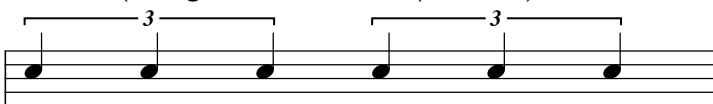

Volca Drum Delay Settings (Tune parameter)

Essentials:

Tune 0 - 1/2, 1/4

Tune 6 - 1/8, dotted 1/8, 1/16

Tune 7 - Triplets (1/2, 1/4)

Tune 12 - 1/4

Tune 16 & 20 - Triplets (1/4, 1/8)

Tune 23 (String only) - 1/32

Smaller noteheads
= quieter repeats

Tune 0 (String)

Tune 0, Body 0 (Tube)

Tune 0, Body max (Tube)

Tune 6, Decay 0 (String)

Tune 6, Decay 40 (String)

Tune 6, Decay 0 (Tube)

Tune 6, Decay 50 (Tube)

Tune 6, Decay 100 (Tube)

Tune 7, Decay 0 (String)

Longer decay settings ratchet notes

Tune 7, Decay 0, Body (Tube)

Longer decay settings randomise timing

Tune 12

Tune 16 (String & Tube with Body at max)

Tune 16 (Tube with Body less than max)

Tune 20 (String with Body less than max)

Tune 20 (String with Body at max)

Tune 20 (Tube)

Tune 23 (String only)